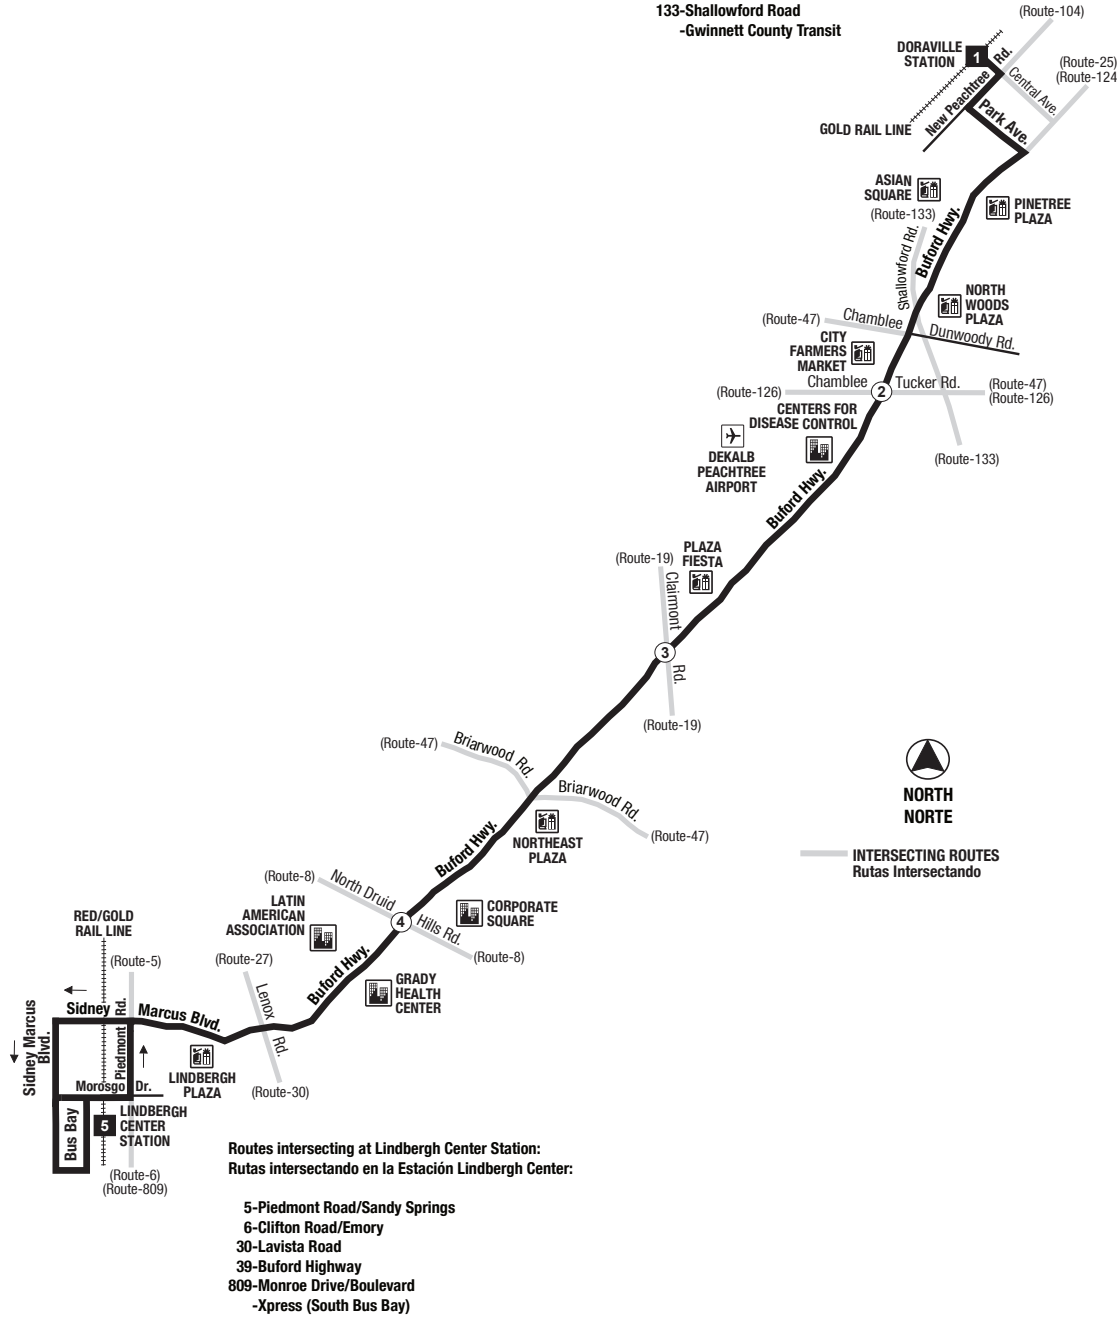

- List of routes intersecting at Lindbergh Center Station: 5-Piedmont Road/Sandy Springs, 6-Clifton Road/Emory, 30-Lavista Road, 39-Buford Highway, 809-Monroe Drive/Boulevard, and -Xpress (South Bus Bay).

Times given for each bus trip from beginning to end of route. Read down for times at specific locations. Horarios para cada viaje de autobuses desde el principio hasta el fin del trayecto. Lea los horarios para localidades especificas de arriba hacia a bajo.

Table of departure times for Southbound (DIRECCION SUR) from Doraville Station to Lindbergh Center Station, with times ranging from 4:05 to 10:00.

Table of departure times for Northbound (DIRECCION NORTE) from Lindbergh Center Station to Doraville Station, with times ranging from 4:55 to 11:15.

Trips operate approximately every 20 minutes - Viajes operan aproximadamente cada 20 minutos

Table of arrival times for Southbound (DIRECCION SUR) at Lindbergh Center Station, with times ranging from 2:00 to 12:25.

Table of arrival times for Northbound (DIRECCION NORTE) at Doraville Station, with times ranging from 1:55 to 1:50.

All trips are Lift Equipped. Tenemos levante motorizado en todos los autobuses. P.M. times are shown in Bold - Tiempo P.M. está en letras negritas.

Times given for each bus trip from beginning to end of route. Read down for times at specific locations. Horarios para cada viaje de autobuses desde el principio hasta el fin del trayecto. Lea los horarios para localidades especificas de arriba hacia a bajo.

Table of departure times for Southbound (DIRECCION SUR) from Doraville Station to Lindbergh Center Station, with times ranging from 5:25 to 12:25.

Table of departure times for Northbound (DIRECCION NORTE) from Lindbergh Center Station to Doraville Station, with times ranging from 5:35 to 1:50.

All trips are Lift Equipped. Tenemos levante motorizado en todos los autobuses. P.M. times are shown in Bold - Tiempo P.M. está en letras negritas.