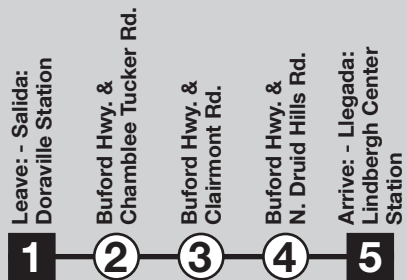

Table of departure times for Southbound (DIRECCION SUR) from Doraville Station to Lindbergh Center Station, with times ranging from 4:05 to 10:00.

Table of departure times for Northbound (DIRECCION NORTE) from Lindbergh Center Station to Doraville Station, with times ranging from 4:55 to 11:15.

Trips operate approximately every 20 minutes - Viajes operan aproximadamente cada 20 minutos

Table of arrival times for Southbound (DIRECCION SUR) at Lindbergh Center Station, with times ranging from 2:00 to 12:25.

Table of arrival times for Northbound (DIRECCION NORTE) at Doraville Station, with times ranging from 1:55 to 1:50.

All trips are Lift Equipped. Tenemos levante motorizado en todos los autobuses. P.M. times are shown in Bold - Tiempo P.M. está en letras negritas.

Times given for each bus trip from beginning to end of route. Read down for times at specific locations. Horarios para cada viaje de autobuses desde el principio hasta el fin del trayecto. Lea los horarios para localidades especificas de arriba hacia a bajo.